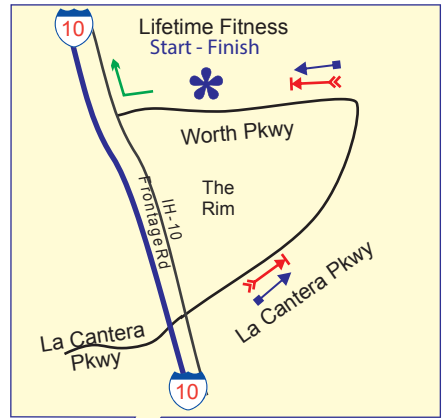

Super Bowl Sunday Rides

Long Route = 42 miles
Short Route = 24 miles

-  Start - both routes start together
-  Longer Ride - cross Scenic Loop, continue NW on T outant Beauregard Rd
-  Shorter Ride - Left on Scenic Loop, continue South into Helotes

Map Courtesy of:
Britton's BICYCLE SHOP
Suite # 1109, 434 N SL, 1604 W,
San Antonio, Texas 78258
(Next to Silo's Restaurant)
210-656-1655