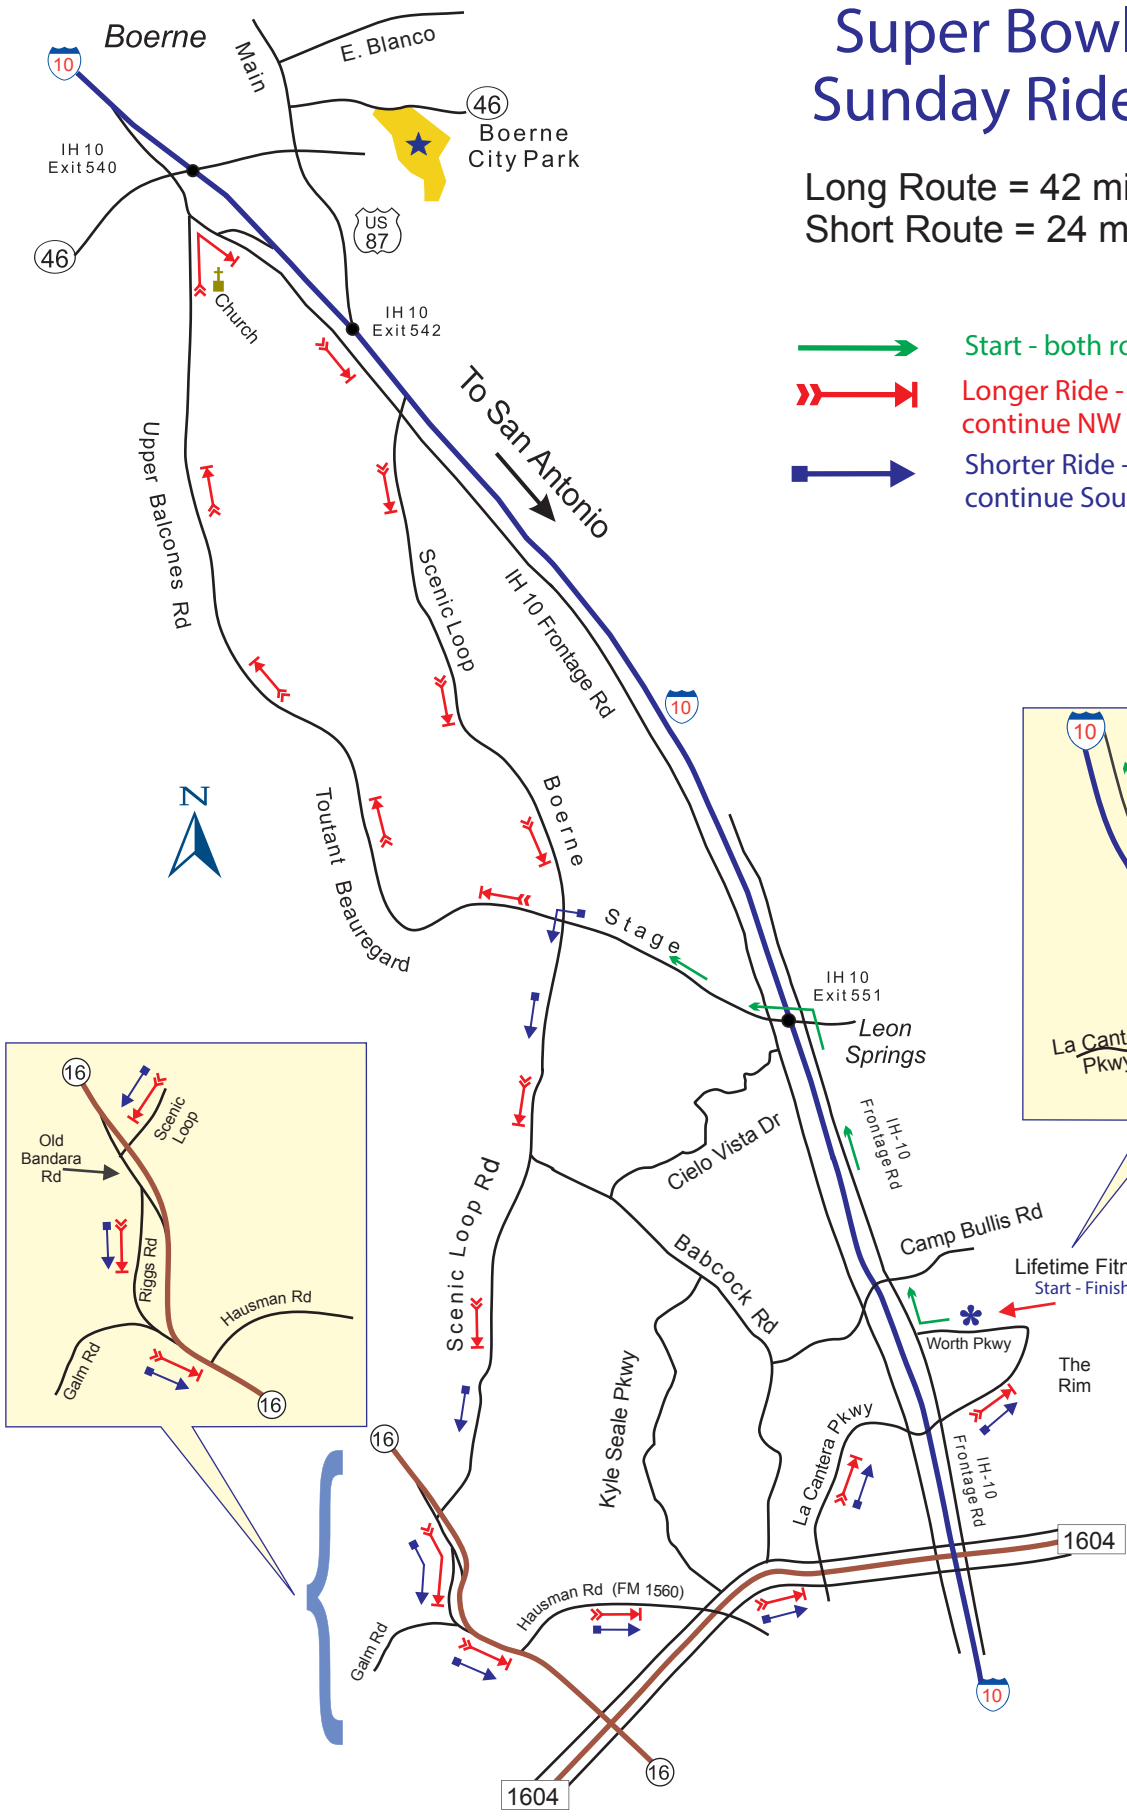

Super Bowl Sunday Rides

Long Route = 42 miles
Short Route = 24 miles

-  Start - both routes start together
-  Longer Ride - cross Scenic Loop, continue NW on T outant Beauregard Rd
-  Shorter Ride - Left on Scenic Loop, continue South into Helotes

Map Courtesy of:
Britton's BICYCLE SHOP
Suite # 1109, 434 N SL, 1604 W,
San Antonio, Texas 78258
(Next to Silo's Restaurant)
210-656-1655