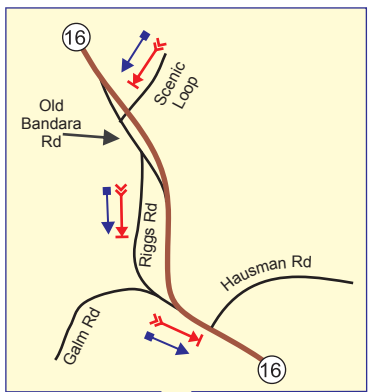

Super Bowl Sunday Rides

Long Route = 42 miles
Short Route = 24 miles

-  Start - both routes start together
-  Longer Ride - cross Scenic Loop, continue NW on T outant Beauregard Rd
-  Shorter Ride - Left on Scenic Loop, continue South into Helotes

Map Courtesy of:
Britton's BICYCLE SHOP
Suite # 1109, 434 N SL, 1604 W,
San Antonio, Texas 78258
(Next to Silo's Restaurant)
210-656-1655