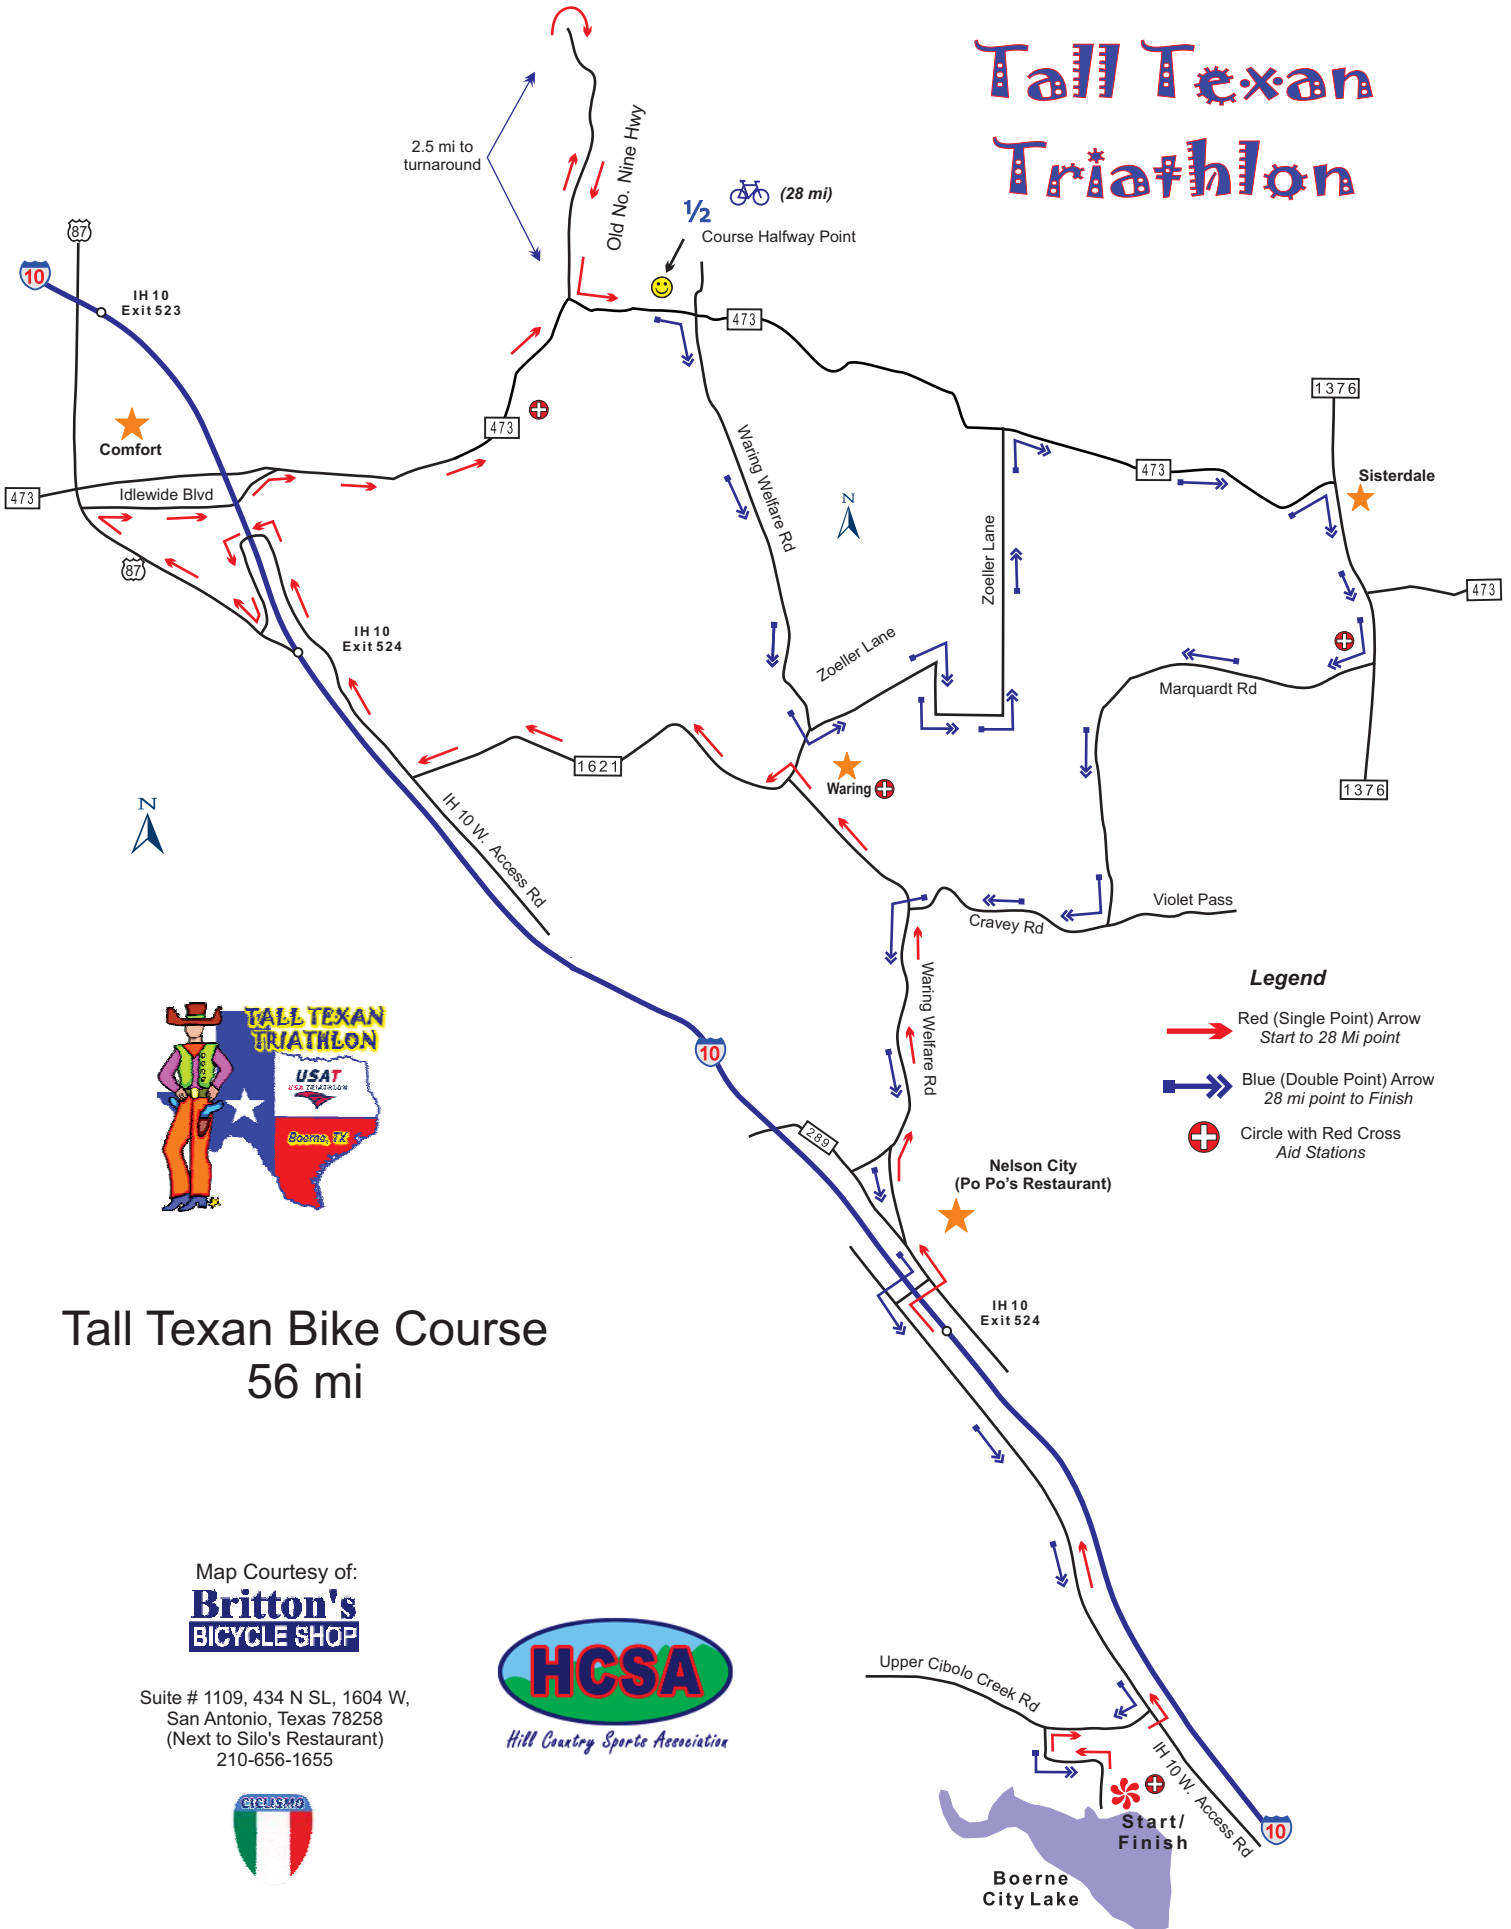

# Tall Texan Triathlon

## Tall Texan Bike Course 56 mi

Map Courtesy of:  
**Britton's  
BICYCLE SHOP**

Suite # 1109, 434 N SL, 1604 W,  
San Antonio, Texas 78258  
(Next to Silo's Restaurant)  
210-656-1655