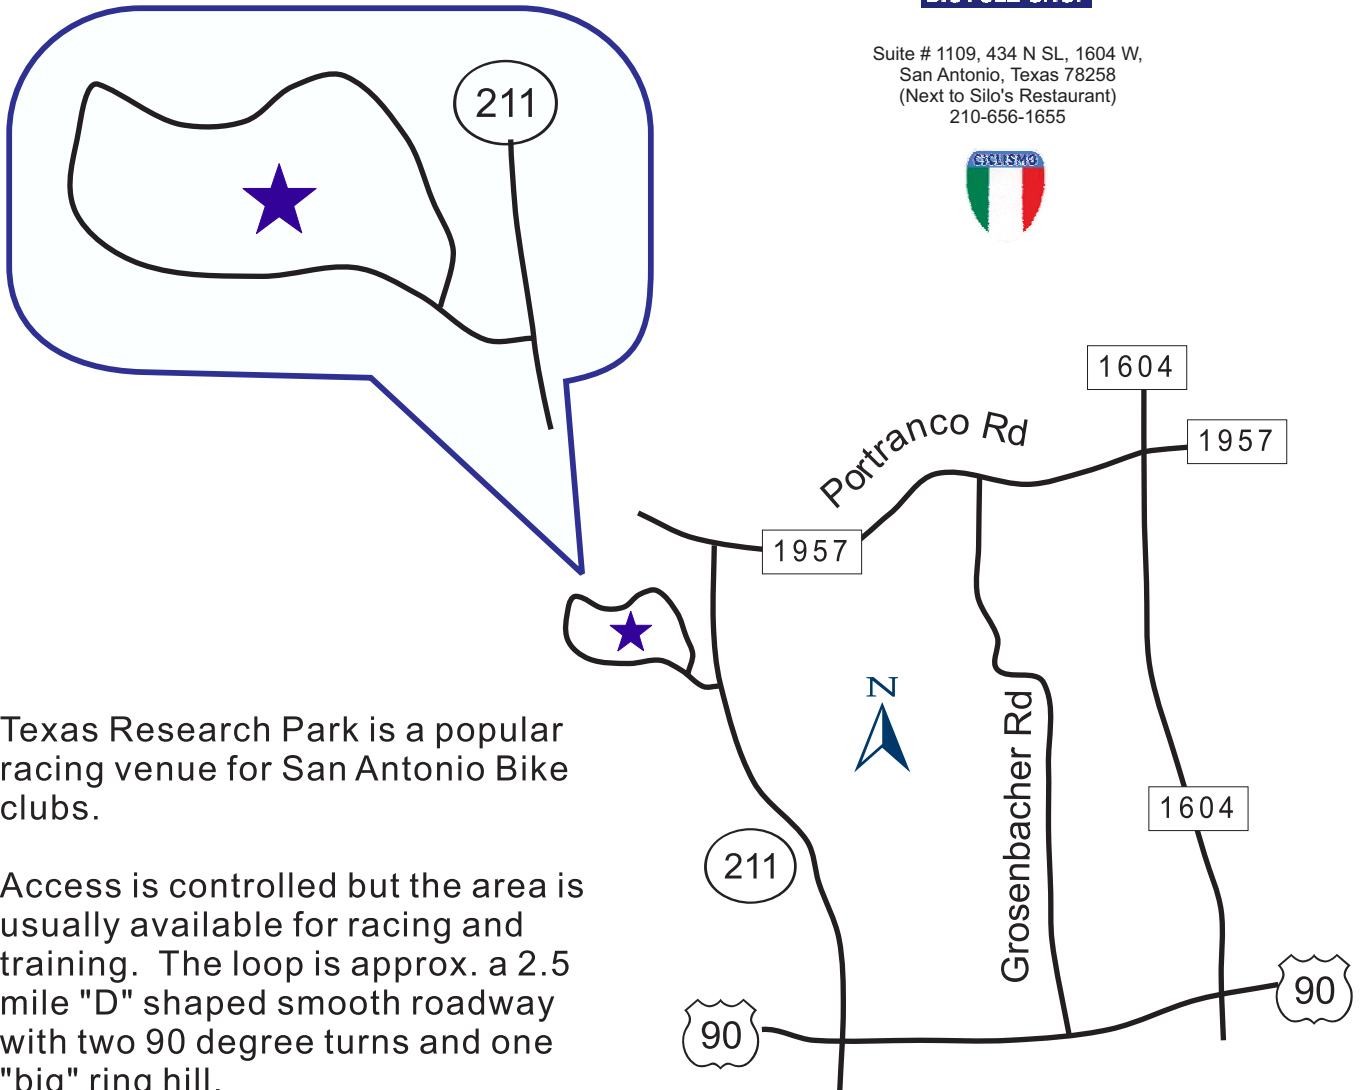

Texas Research Park

Map Courtesy of:

Britton's
BICYCLE SHOP

Suite # 1109, 434 N SL, 1604 W,
San Antonio, Texas 78258
(Next to Silo's Restaurant)
210-656-1655

Texas Research Park is a popular racing venue for San Antonio Bike clubs.

Access is controlled but the area is usually available for racing and training. The loop is approx. a 2.5 mile "D" shaped smooth roadway with two 90 degree turns and one "big" ring hill.