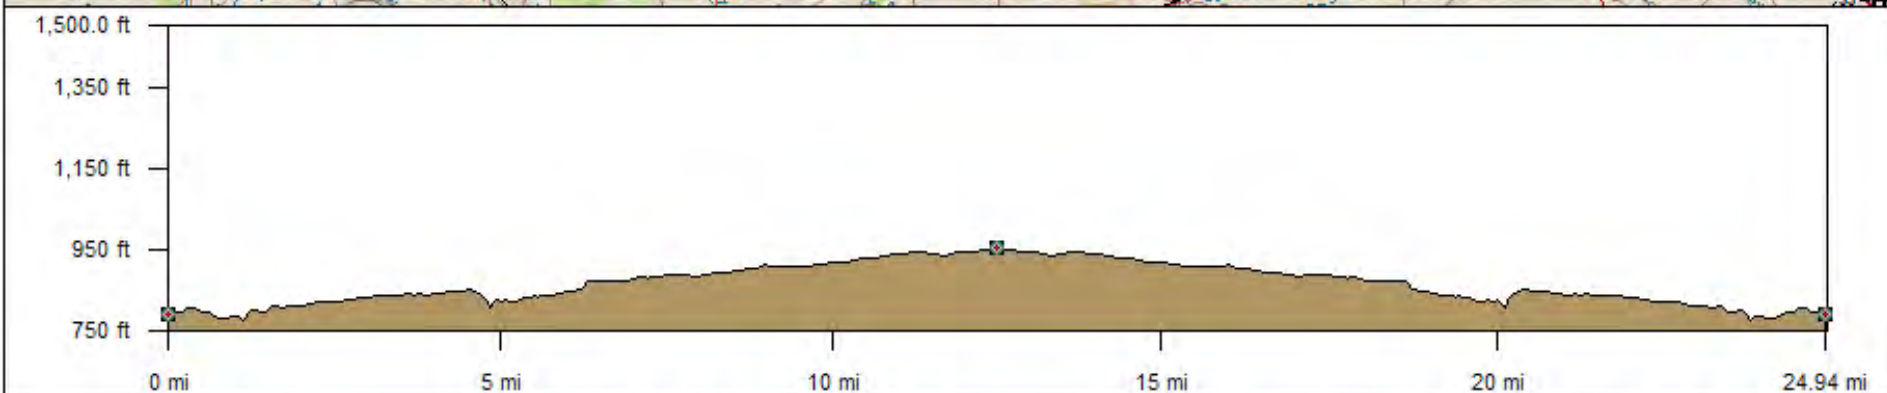

Iron Haus Time Trial Series (20/40K)

(Mar thru Oct)

Presented by Ciclismo SA & Britton's Bicycle Shop
San Antonio, TX

Lin Dist: 12.5 mi	Terr Dist: 12.5 mi	Elev Gain: 0 ft	Avg Grade: 0
Climb Elev: 289.6 ft	Desc Elev: 289.9 ft	Max. Elev: 858.1 ft	Min. Elev: 772.3 ft
Climb Dist: 6.1 mi	Desc Dist: 6.1 mi		

Lin Dist: 24.9 mi	Terr Dist: 24.9 mi	Elev Gain: 0 ft	Avg Grade: 0
Climb Elev: 440.3 ft	Desc Elev: 440.1 ft	Max. Elev: 950.9 ft	Min. Elev: 772.3 ft
Climb Dist: 11.8 mi	Desc Dist: 11.7 mi		

TOPO! map printed on 07/07/08 from "Castroville.tpo" and "Untitled.tpg"