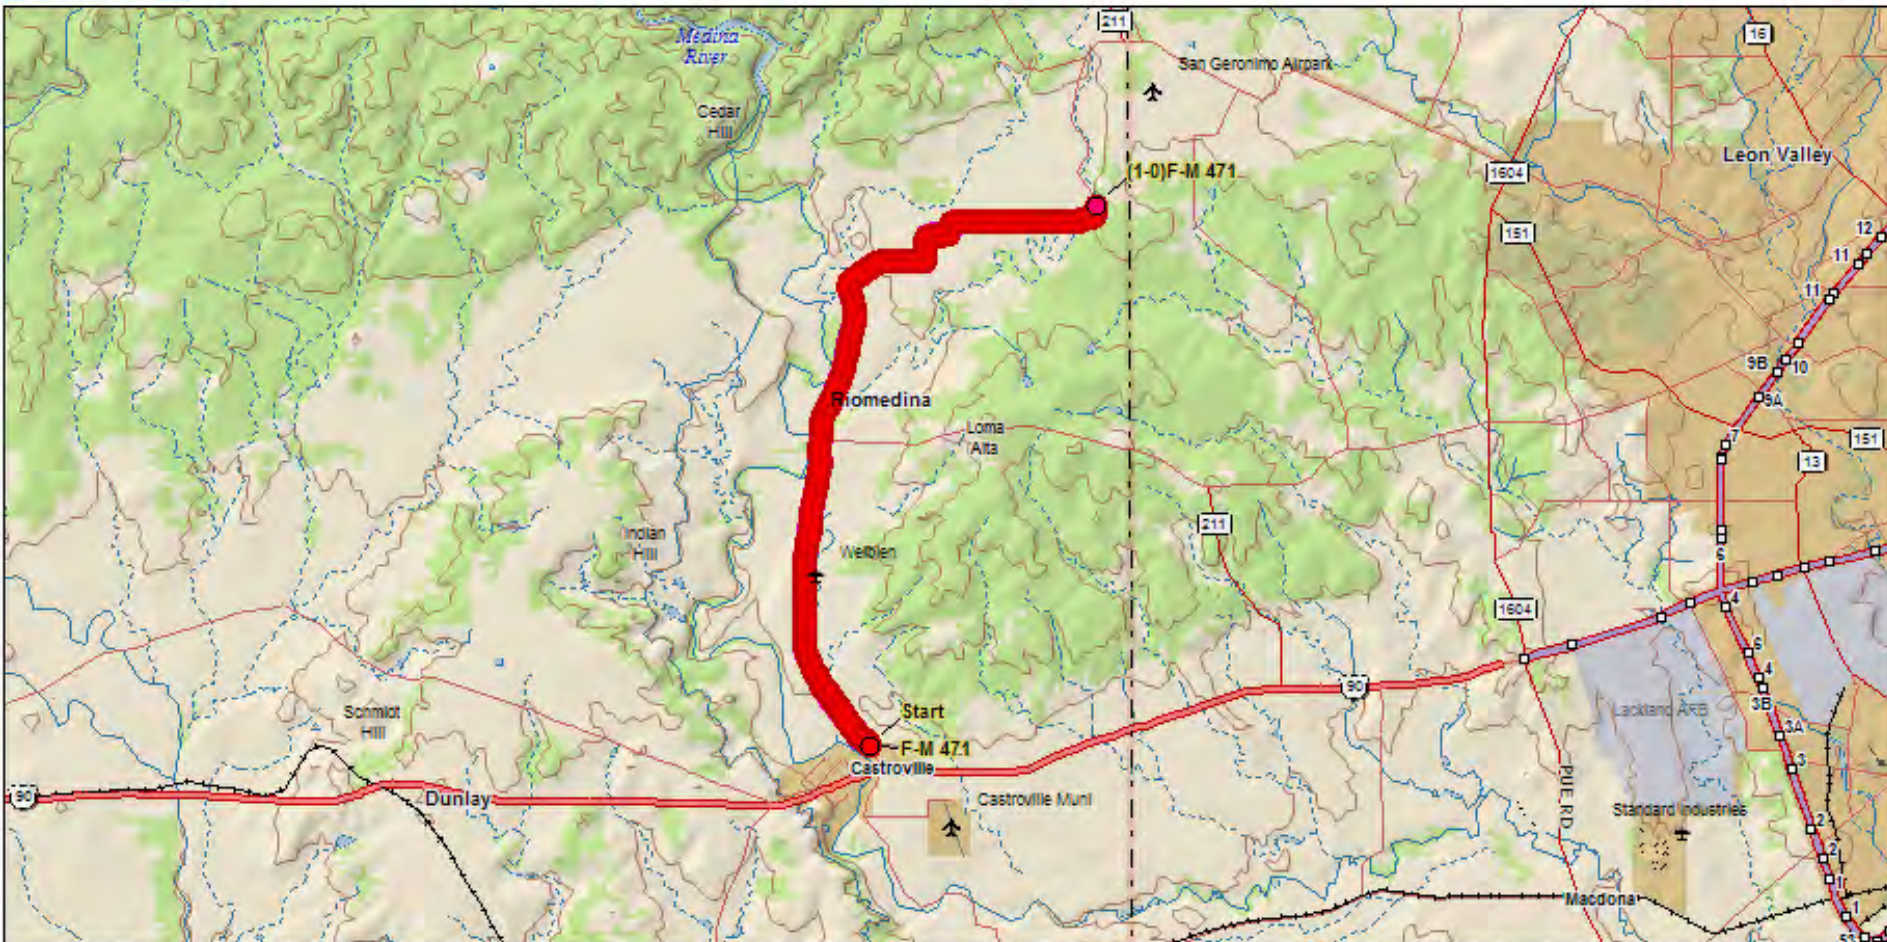

Iron Haus Time Trial Series (20/40K)

(Mar thru Oct)

Presented by Ciclismo SA & Britton's Bicycle Shop
San Antonio, TX

Lin Dist: 12.5 mi	Terr Dist: 12.5 mi	Elev Gain: 0 ft	Avg Grade: 0
Climb Elev: 289.6 ft	Desc Elev: 289.9 ft	Max. Elev: 858.1 ft	Min. Elev: 772.3 ft
Climb Dist: 6.1 mi	Desc Dist: 6.1 mi		

Lin Dist: 24.9 mi	Terr Dist: 24.9 mi	Elev Gain: 0 ft	Avg Grade: 0
Climb Elev: 440.3 ft	Desc Elev: 440.1 ft	Max. Elev: 950.9 ft	Min. Elev: 772.3 ft
Climb Dist: 11.8 mi	Desc Dist: 11.7 mi		

TOPO! map printed on 07/07/08 from "Castroville.tpo" and "Untitled.tpg"

Map created with TOPO!® ©2001 National Geographic (www.nationalgeographic.com/topo)