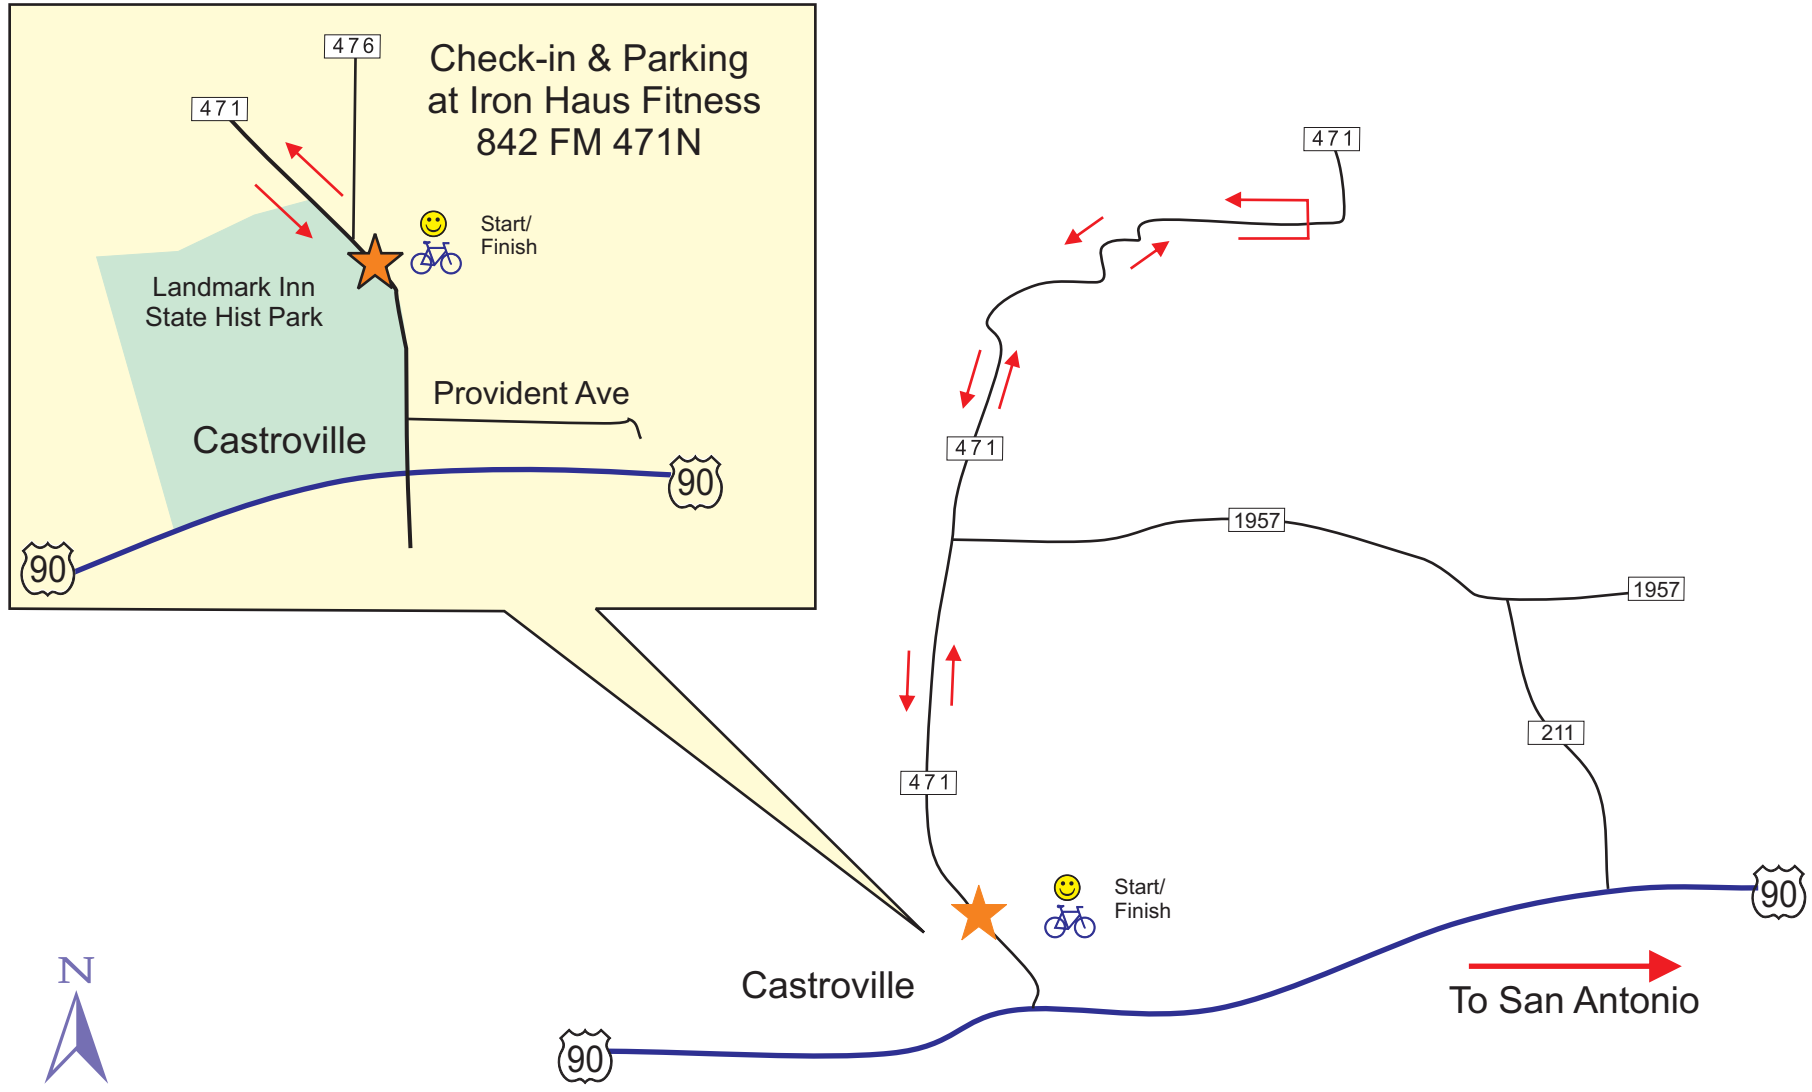

Iron Haus Time Trial Series (20/40K)

(Mar thru Oct)

Presented by Ciclismo SA & Britton's Bicycle Shop
San Antonio, TX

Lin Dist: 12.5 mi	Terr Dist: 12.5 mi	Elev Gain: 0 ft	Avg Grade: 0
Climb Elev: 289.6 ft	Desc Elev: 289.9 ft	Max. Elev: 858.1 ft	Min. Elev: 772.3 ft
Climb Dist: 6.1 mi	Desc Dist: 6.1 mi		

Lin Dist: 24.9 mi	Terr Dist: 24.9 mi	Elev Gain: 0 ft	Avg Grade: 0
Climb Elev: 440.3 ft	Desc Elev: 440.1 ft	Max. Elev: 950.9 ft	Min. Elev: 772.3 ft
Climb Dist: 11.8 mi	Desc Dist: 11.7 mi		

TOPO! map printed on 07/07/08 from "Castroville.tpo" and "Untitled.tpg"

Map created with TOPO!® ©2001 National Geographic (www.nationalgeographic.com/topo)