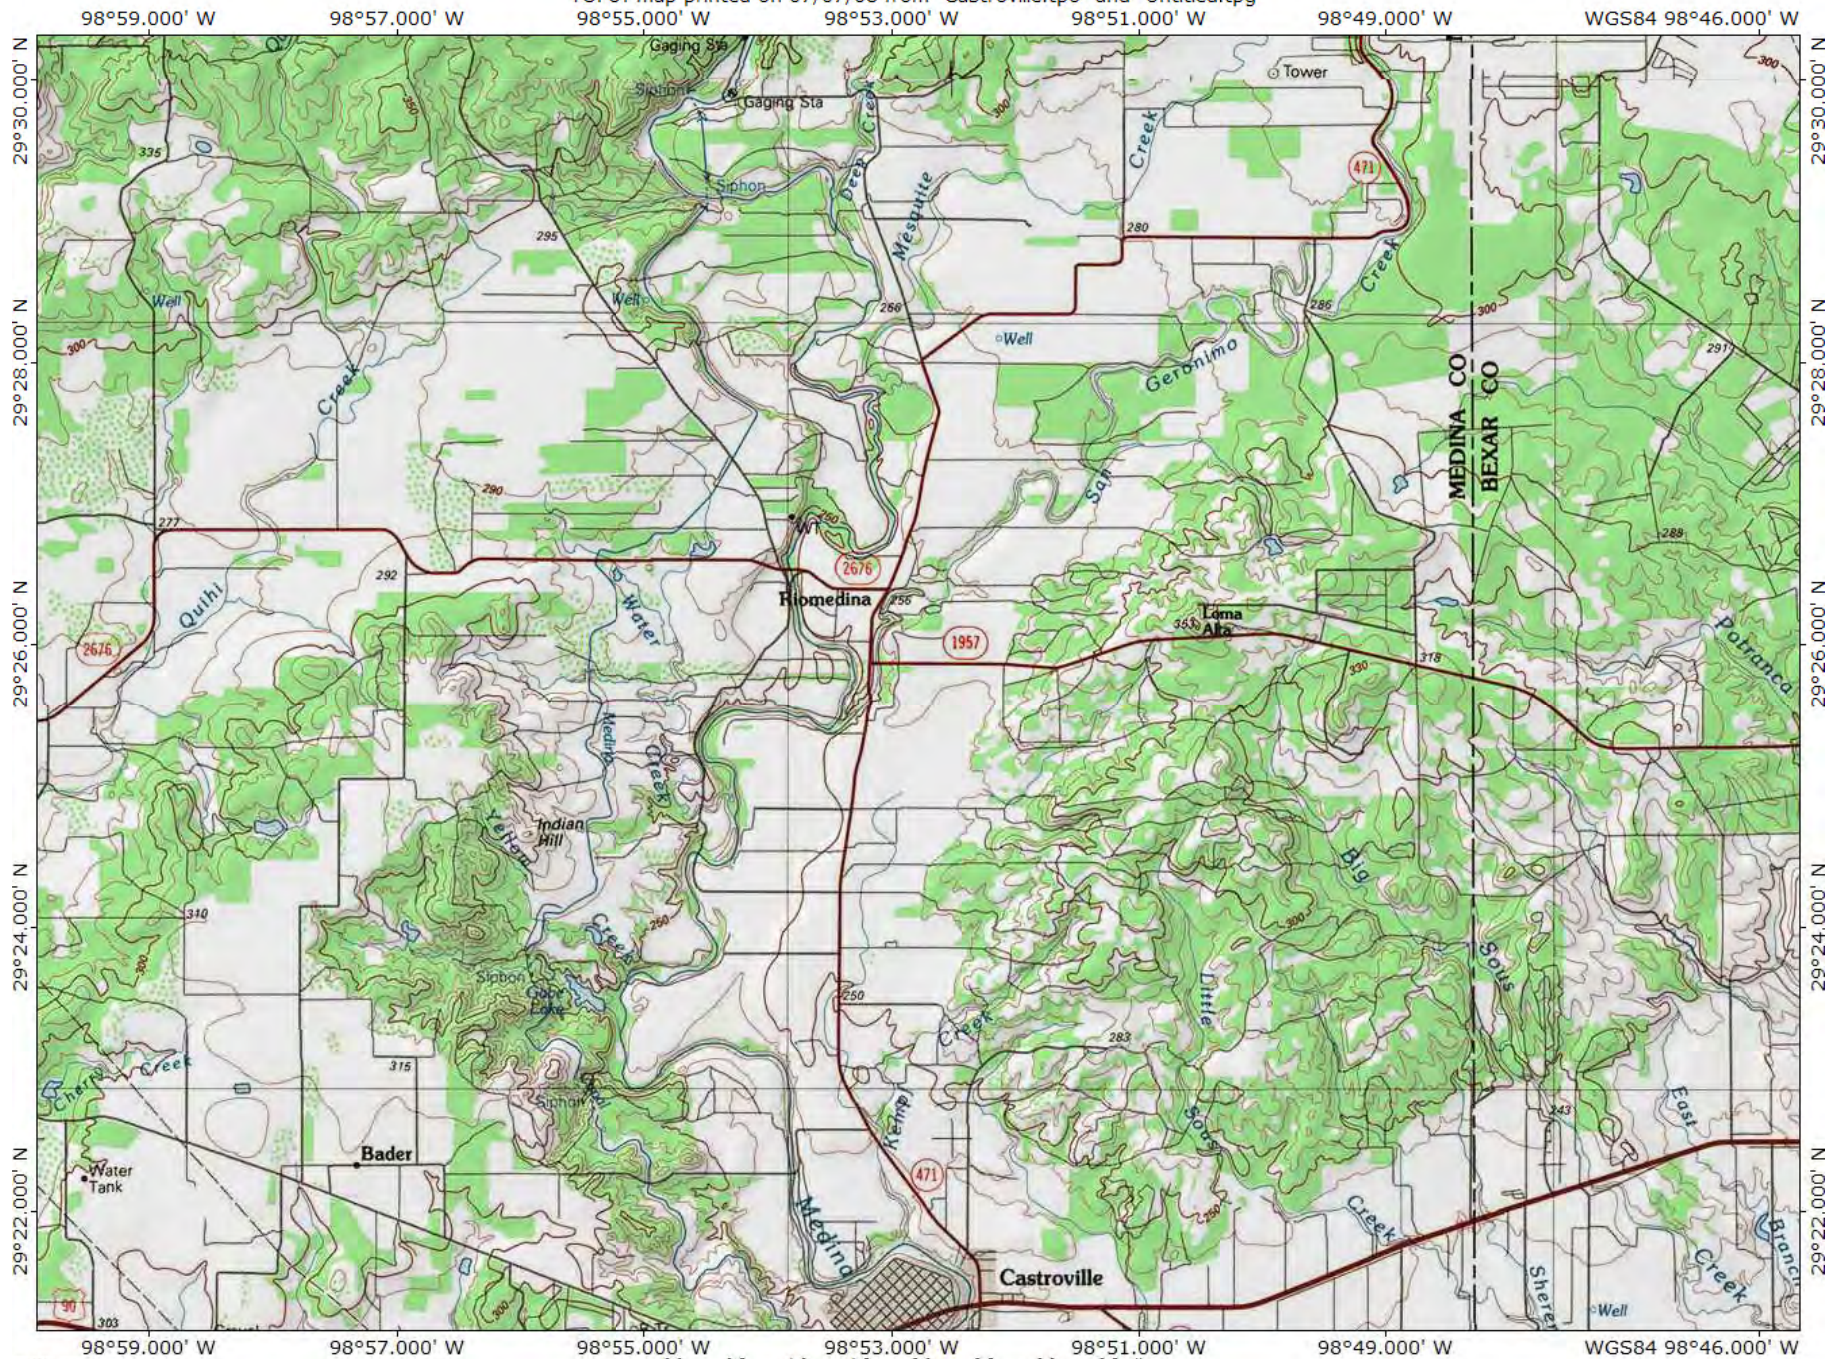

Iron Haus Time Trial Series (20/40K)

(Mar thru Oct)

Presented by Ciclismo SA & Britton's Bicycle Shop
San Antonio, TX

Lin Dist: 12.5 mi	Terr Dist: 12.5 mi	Elev Gain: 0 ft	Avg Grade: 0
Climb Elev: 289.6 ft	Desc Elev: 289.9 ft	Max. Elev: 858.1 ft	Min. Elev: 772.3 ft
Climb Dist: 6.1 mi	Desc Dist: 6.1 mi		

Lin Dist: 24.9 mi	Terr Dist: 24.9 mi	Elev Gain: 0 ft	Avg Grade: 0
Climb Elev: 440.3 ft	Desc Elev: 440.1 ft	Max. Elev: 950.9 ft	Min. Elev: 772.3 ft
Climb Dist: 11.8 mi	Desc Dist: 11.7 mi		

TOPO! map printed on 07/07/08 from "Castroville.tpo" and "Untitled.tpg"

Map created with TOPO!® ©2001 National Geographic (www.nationalgeographic.com/topo)