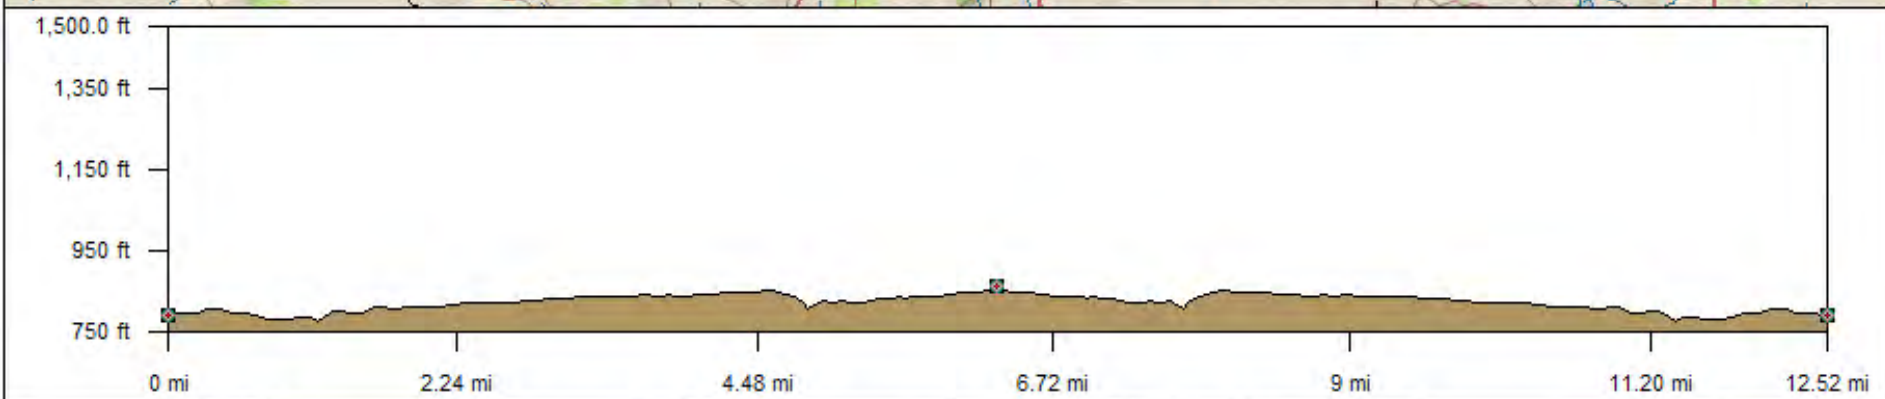

Iron Haus Time Trial Series (20/40K)

(Mar thru Oct)

Presented by Ciclismo SA & Britton's Bicycle Shop
San Antonio, TX

Lin Dist: 12.5 mi	Terr Dist: 12.5 mi	Elev Gain: 0 ft	Avg Grade: 0
Climb Elev: 289.6 ft	Desc Elev: 289.9 ft	Max. Elev: 858.1 ft	Min. Elev: 772.3 ft
Climb Dist: 6.1 mi	Desc Dist: 6.1 mi		

Lin Dist: 24.9 mi	Terr Dist: 24.9 mi	Elev Gain: 0 ft	Avg Grade: 0
Climb Elev: 440.3 ft	Desc Elev: 440.1 ft	Max. Elev: 950.9 ft	Min. Elev: 772.3 ft
Climb Dist: 11.8 mi	Desc Dist: 11.7 mi		

TOPO! map printed on 07/07/08 from "Castroville.tpo" and "Untitled.tpg"