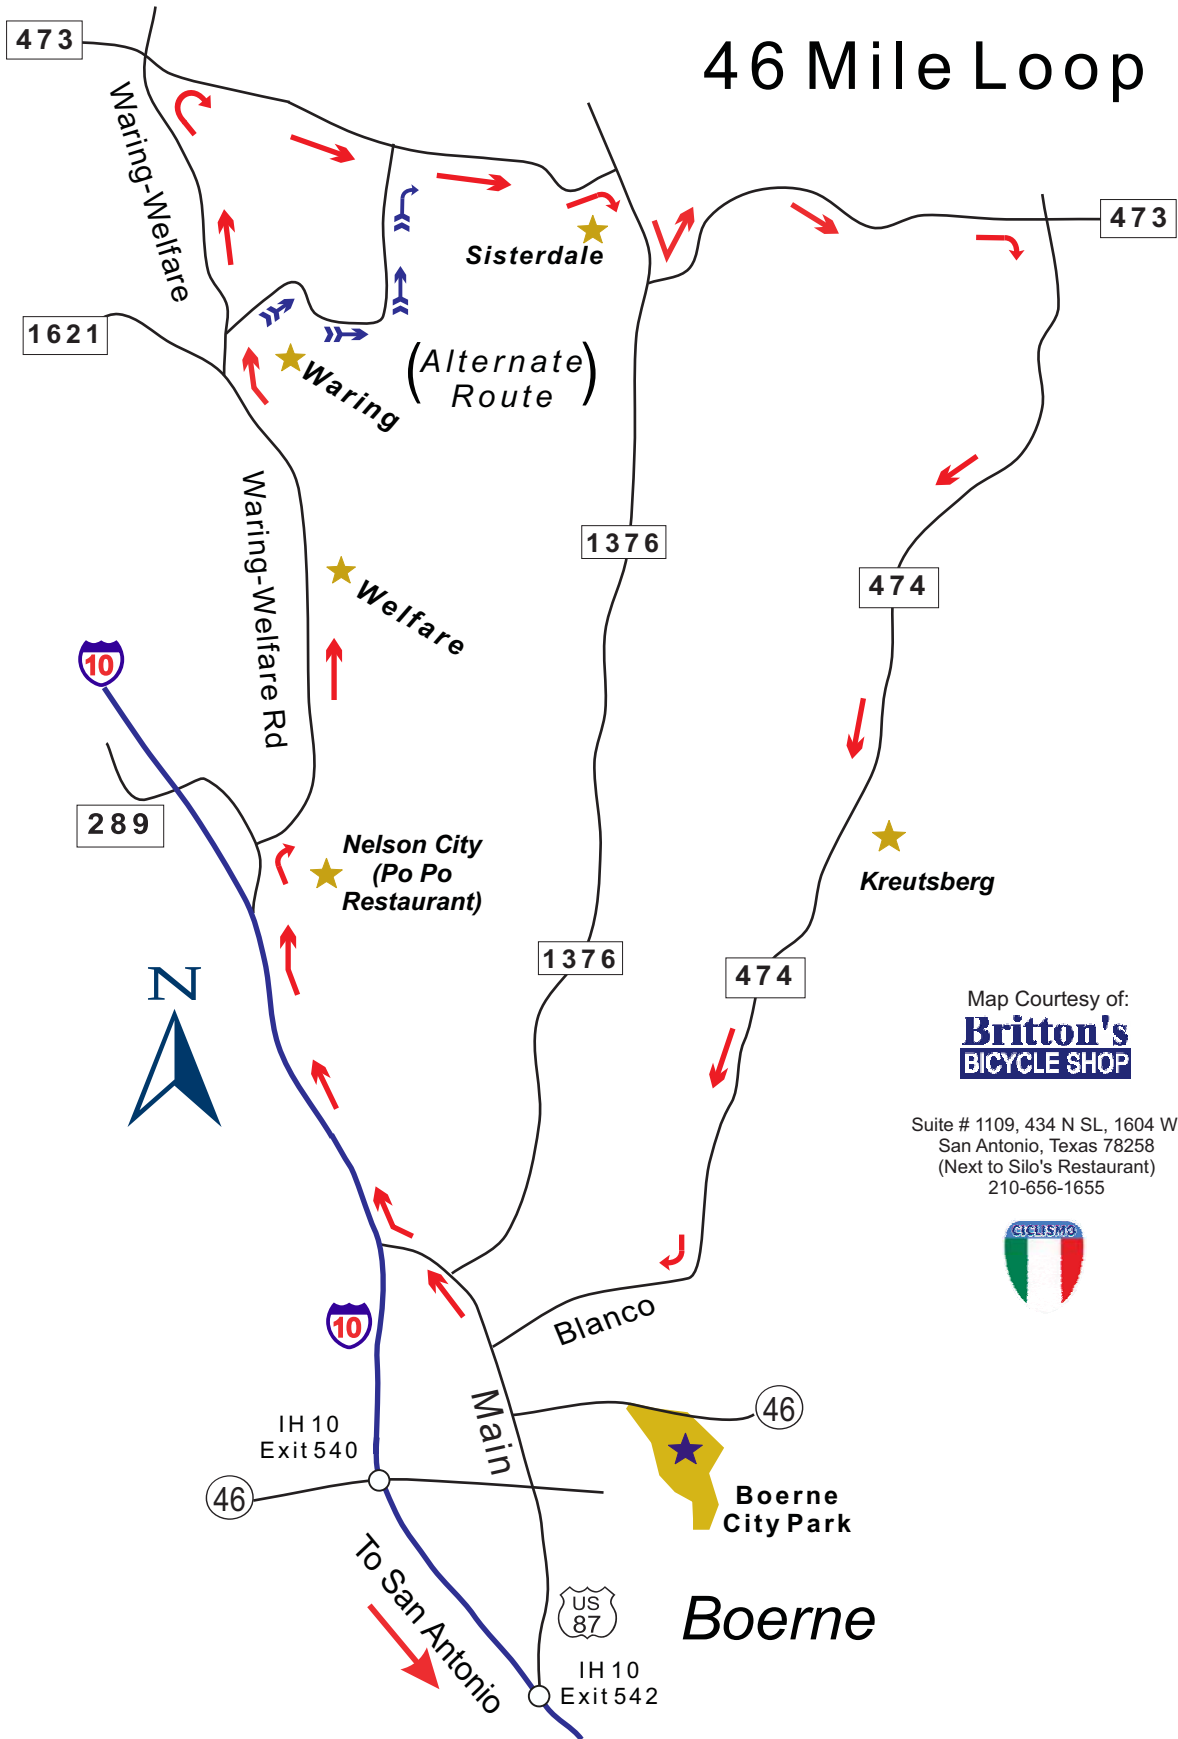

46 Mile Loop

Map Courtesy of:
Britton's
BICYCLE SHOP

Suite # 1109, 434 N SL, 1604 W,
San Antonio, Texas 78258
(Next to Silo's Restaurant)
210-656-1655

Boerne