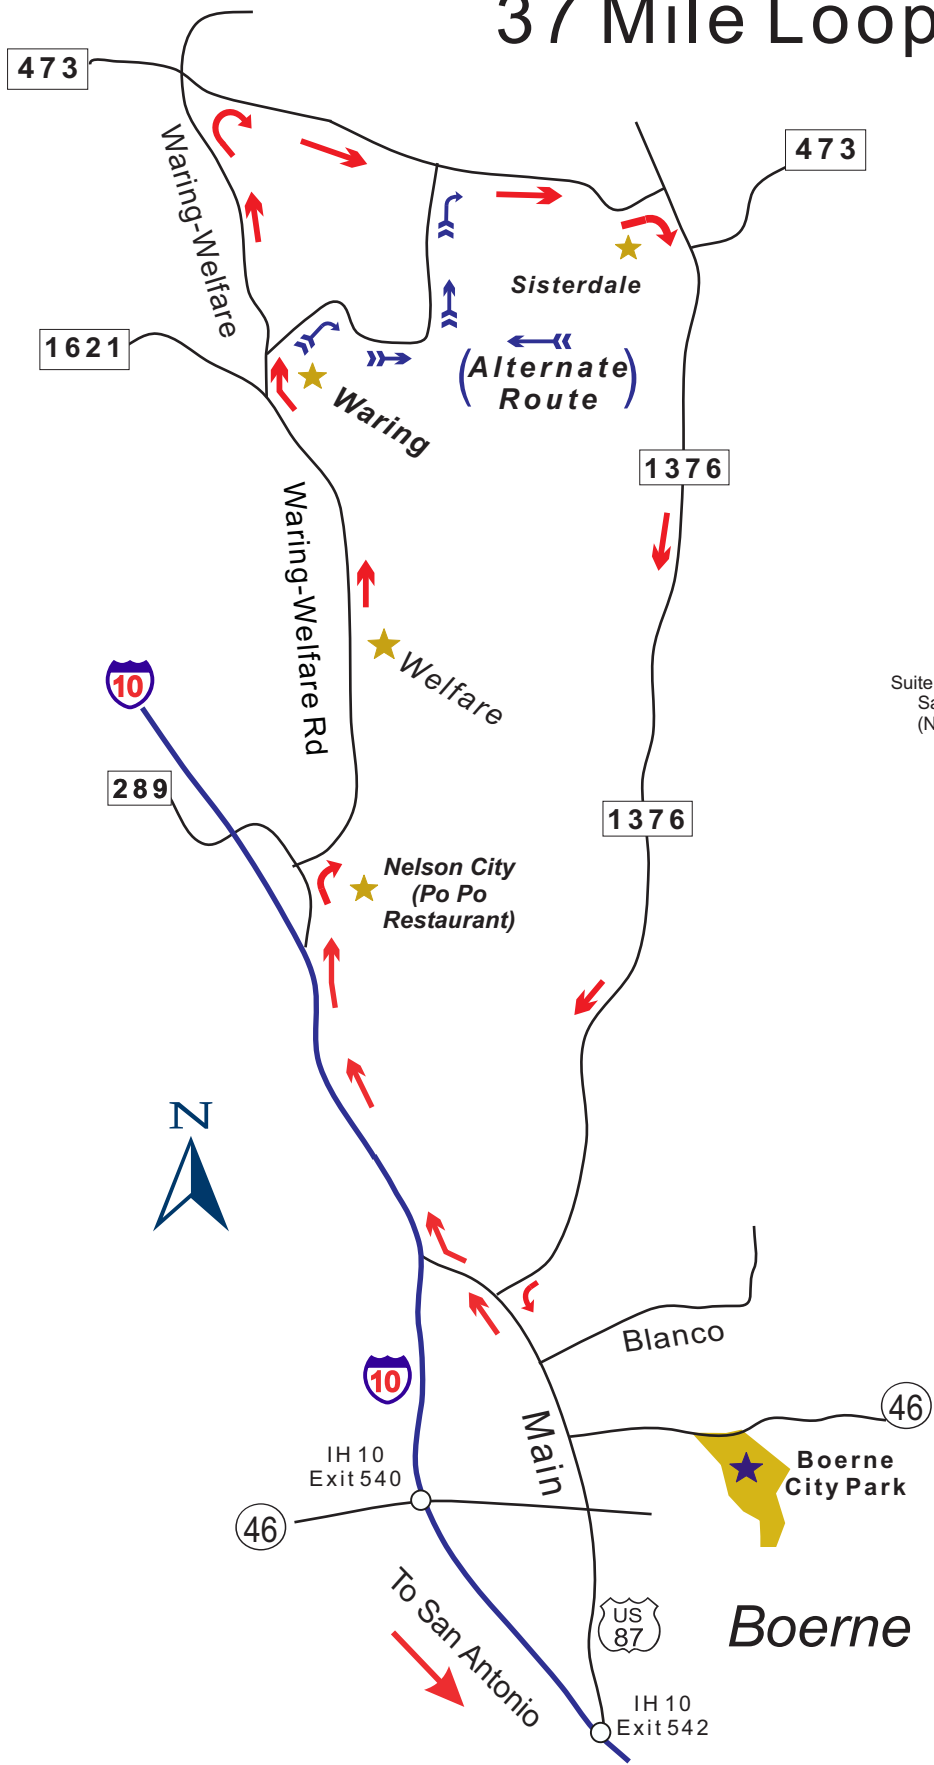

# 37 Mile Loop

Map Courtesy of:  
**Britton's**  
**BICYCLE SHOP**

Suite # 1109, 434 N SL, 1604 W,  
San Antonio, Texas 78258  
(Next to Silo's Restaurant)  
210-656-1655

**Boerne**