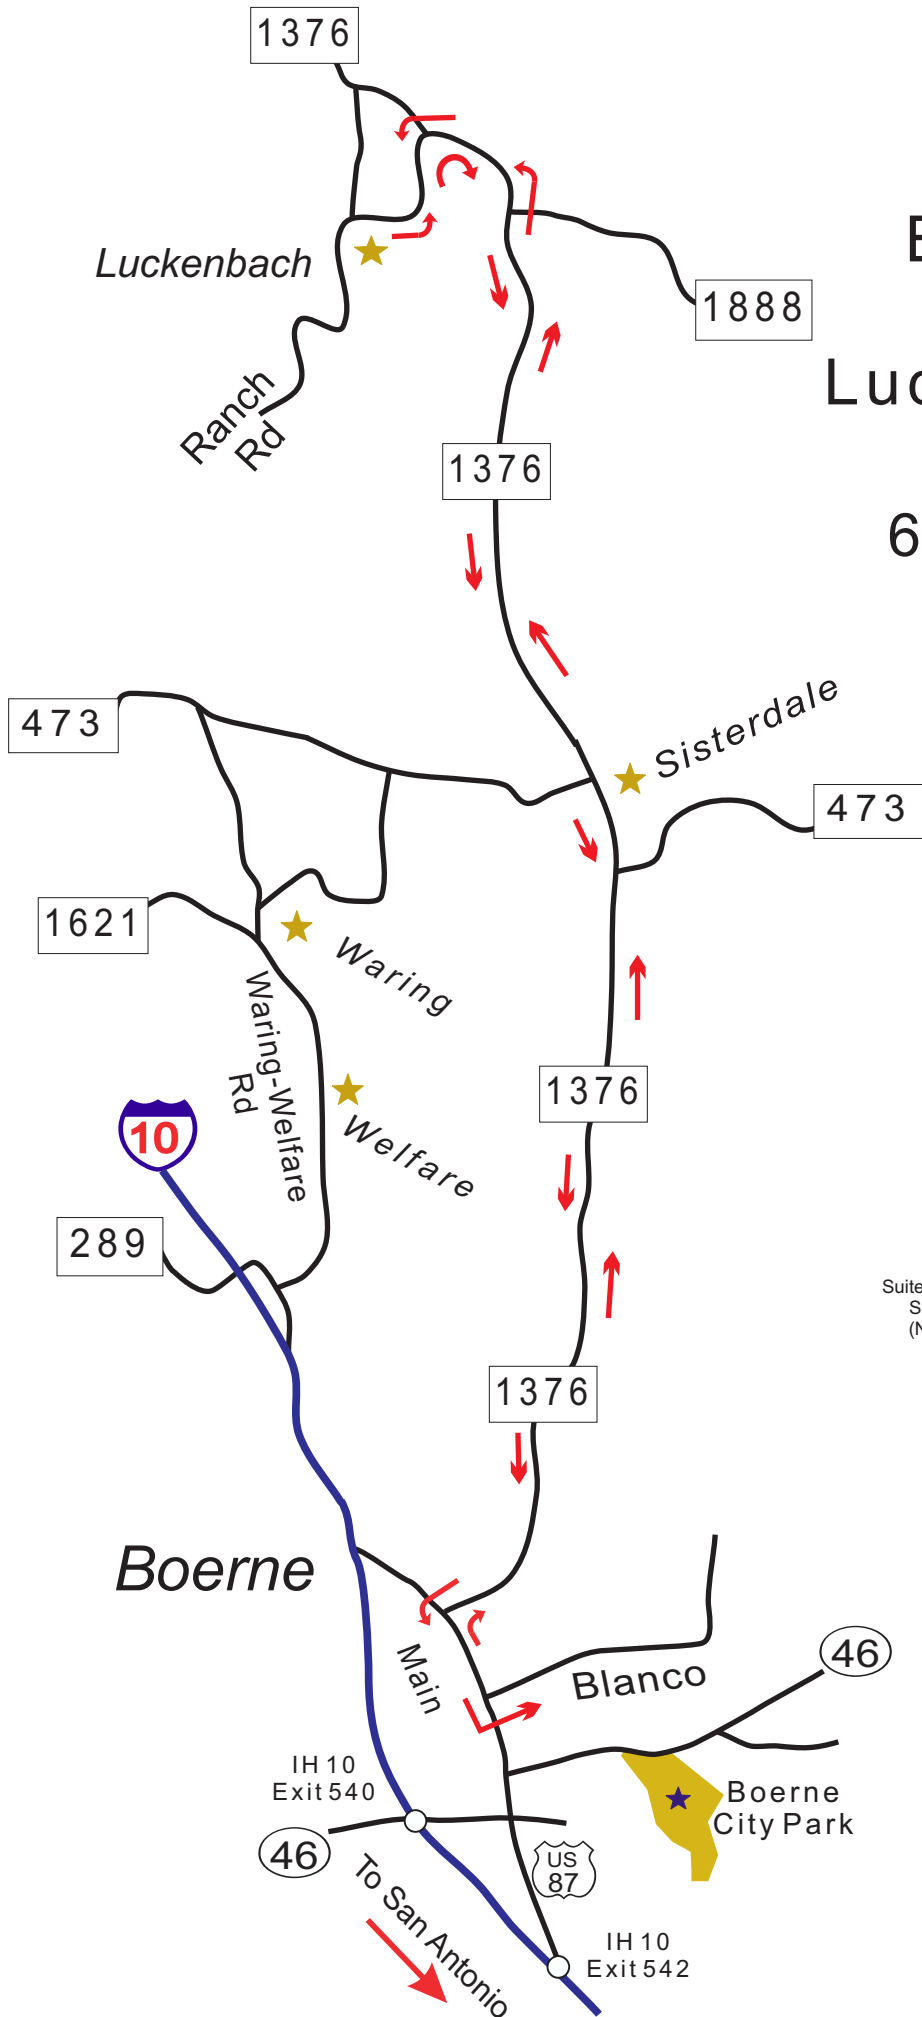

Boerne to Luckenbach

60 Miles

Map Courtesy of:
Britton's
BICYCLE SHOP

Suite # 1109, 434 N SL, 1604 W,
San Antonio, Texas 78258
(Next to Silo's Restaurant)
210-656-1655