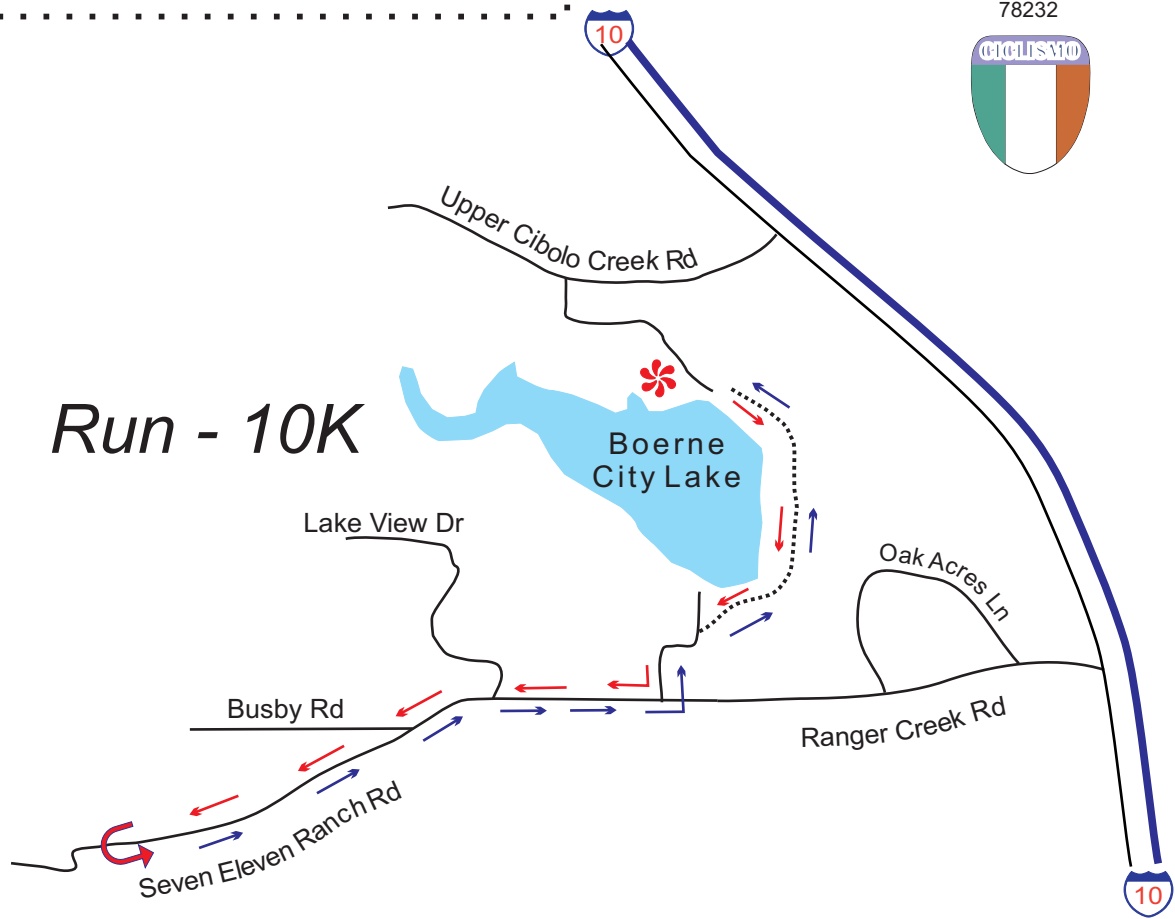

# Small Texan Triathlon

Map Courtesy of:

**Britton's BICYCLE SHOP**

16636 US Hwy 281 North  
 San Antonio, Texas  
 78232

Profile created with TOPO!® ©2003 National Geographic (www.nationalgeographic.com/topo)

**Run Profile**  
 (reflects one 5K loop - 2 loops total)